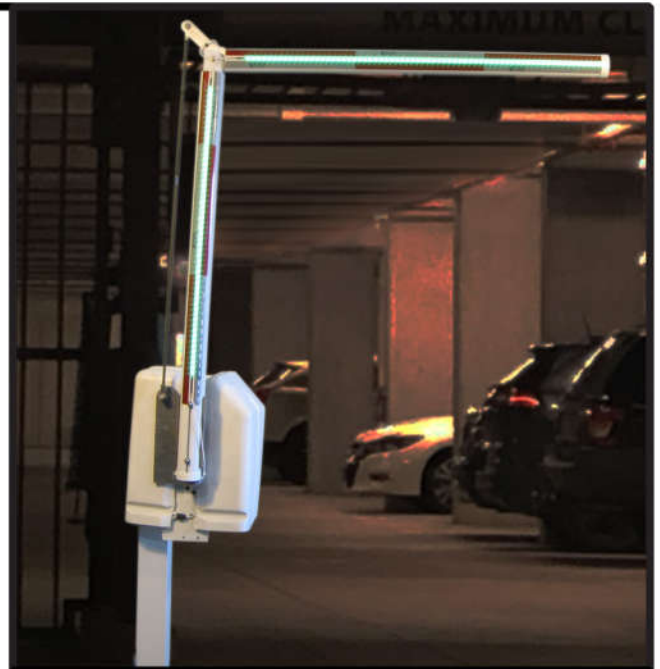

GATE ARMS+

LIGHTED FOR SAFETY

LED-ILLUMINATED FOLDING BARRIER GATE ARMS

Avoid accidents and expensive equipment damage with LED folding barrier gate arms!

Product Details

Our LED folding barrier arm is designed to fold in the middle, ideal for low overhead environments like parking garages.

- 3" round aluminum arms with built-in LEDs
- Available in three (3) height options, single or double-sided
- Tough, industrial grade LED light strips
- Versatile, programmable LED controller
- Kits available for most gate operators

Our LED folding barrier gate arms should be used inside buildings where lighting is low.

Visit www.gatearms.com/distributors for a location near you!