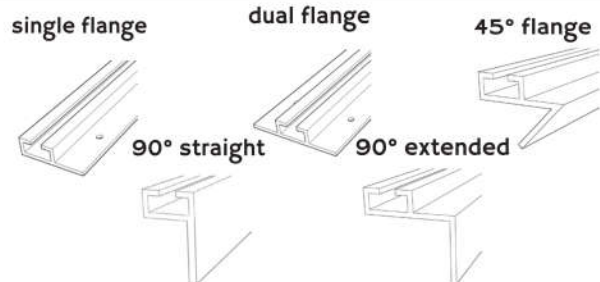

GATE ARMS+

LIGHTED FOR SAFETY

LED SAFETY LIGHT KITS FOR HEAVY GATES & FLAT GATES

Heavy Gates Can be Dangerous - Every Gate Should be Lighted for Safety!

Product Details

Attach bright safety lighting to your non-lighted flat and heavy gates with our easy-to-install LED safety light kits.

- Lights up dark areas at night, increasing gate visibility for drivers, bicyclists and pedestrians
- Industrial-grade LED strips are red when closed, flashing-red while moving, and green when fully-open.
- Totally weatherproof and durable
- 5', 10', 15', 20' kits available, single or double-sided