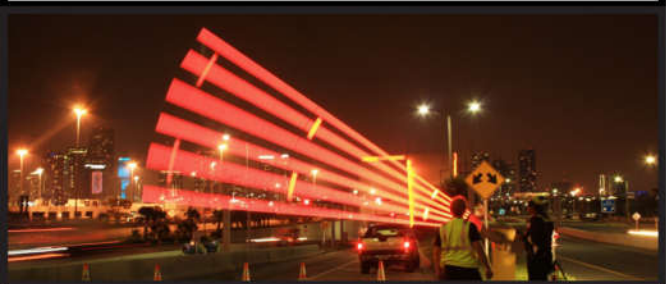

GATE ARMS+

LIGHTED FOR SAFETY

LED SAFETY LIGHT KITS FOR HEAVY GATES & FLAT GATES

Heavy Gates Can be Dangerous - Every Gate Should be Lighted for Safety!

Product Details

Attach bright safety lighting to your non-lighted flat and heavy gates with our easy-to-install LED safety light kits.

- Lights up dark areas at night, increasing gate visibility for drivers, bicyclists and pedestrians
- Industrial-grade LED strips are red when closed, flashing-red while moving, and green when fully-open.
- Totally weatherproof and durable
- 5', 10', 15', 20' kits available, single or double-sided

Multiple mounting options for easy installation

Our super bright LED safety lights really command attention!

Visit www.gatearms.com/distributors for a location near you!