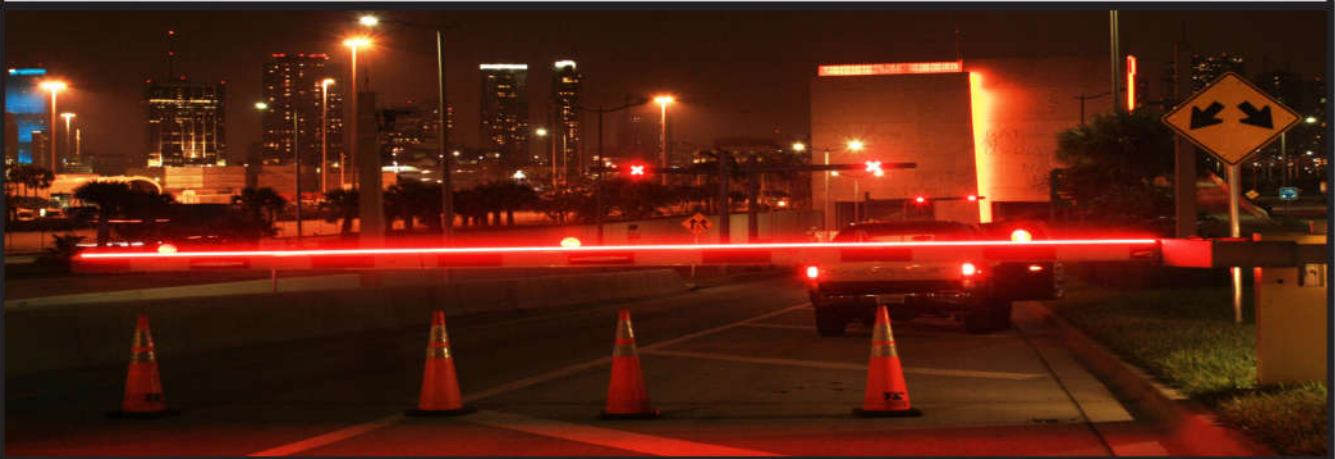

GATE ARMS+

LIGHTED FOR SAFETY

LED SAFETY LIGHT KITS FOR HEAVY GATES & FLAT GATES

Heavy Gates Can be Dangerous - Every Gate Should be Lighted for Safety!

Product Details

Attach bright safety lighting to your non-lighted flat and heavy gates with our easy-to-install LED safety light kits.

- Lights up dark areas at night, increasing gate visibility for drivers, bicyclists and pedestrians
- Industrial-grade LED strips are red when closed, flashing-red while moving, and green when fully-open.
- Totally weatherproof and durable
- 5', 10', 15', 20' kits available, single or double-sided

Multiple mounting options for easy installation

Our super bright LED safety lights really command attention!

Visit www.gatearms.com/distributors for a location near you!