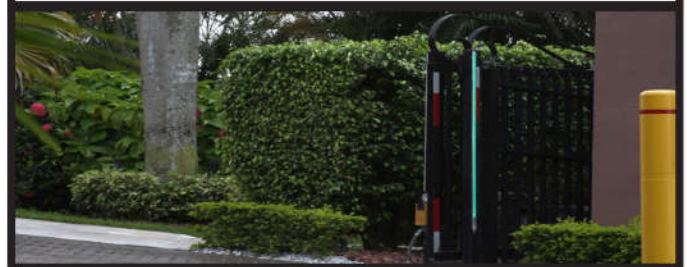

GATE ARMS+

LIGHTED FOR SAFETY

LED SAFETY LIGHT KITS FOR SWING & SLIDE GATES

Dramatically reduces accidents by improving your gate's visibility!

Product Details:

Attach bright LED safety lights to your swing and slide gates. Our industrial-grade LEDs can be red when closed, flashing-red while moving, and green when fully open.

- Lights up the roadway at night, which increases gate visibility for drivers, bicyclists and pedestrians
- Easy to install - LEDs can be mounted vertically on entrapment edges and entry posts, or horizontally on bottom edges for indirect lighting effect
- IP68-rated LED strips in 1'-20' lengths, 12 or 24 VDC
- Totally weatherproof and durable
- 5', 10', 15', 20' kits available, single or double-sided

Our swing gate LED light kits can be mounted under the gate facing the roadway

Slide gate lighting can be mounted to the fixed entry posts on left and right of the entry

Easy to install! Available in 5 different track styles for easy upgrade to existing gates.